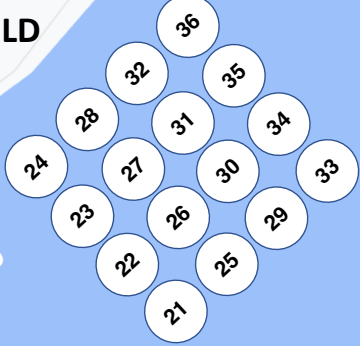

COVE MOORING FIELD
Boats <= 14'

**TOWN SAILBOAT
MOORING FIELD**

CANOE/KAYAK RACKS
Storage Spots
#019-130

Town Beach

TOWN DOCKS
14' > Boats <= 25'

OUTER MOORING FIELD
14' > Boats <= 25'

TOWN DOCKS