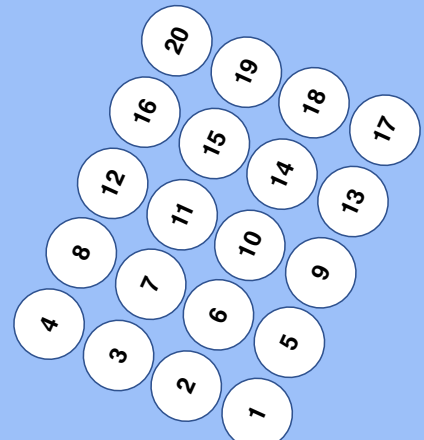

COVE MOORING FIELD
Boats <= 14'

**TOWN SAILBOAT
MOORING FIELD**

CANOE/KAYAK RACKS
Storage Spots
#019-130

Town Beach

TOWN DOCKS
14' > Boats <= 25'

OUTER MOORING FIELD
14' > Boats <= 25'

TOWN DOCKS